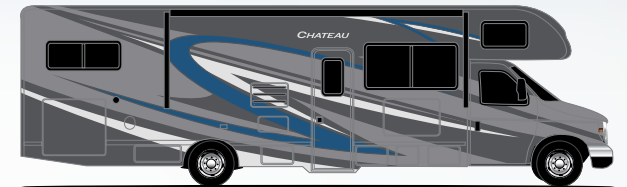

## CLASS C

DENIM BLUE

RED SADDLE PARTIAL PAINT  
(31B, 31E, & 31W) (N/A 31BV, 31EV, & 31WV)

BONITA BAY FULL-BODY PAINT  
(31B, 31E, & 31W)

RODEO RED

MIDNIGHT BLUE PARTIAL PAINT  
(31B, 31E, & 31W) (N/A 31BV, 31EV, & 31WV)