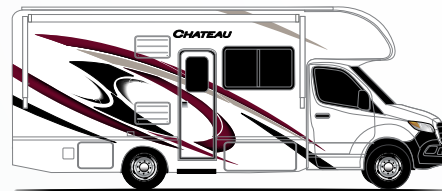

RODEO RED
(SPRINTERS)