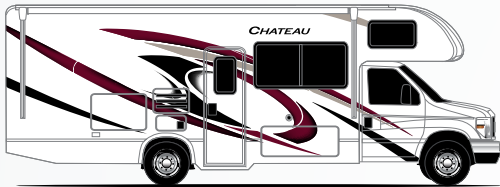

## CLASS C

DENIM BLUE

RED SADDLE PARTIAL PAINT  
(31B, 31E, & 31W) (N/A 31BV, 31EV, & 31WV)

BONITA BAY FULL-BODY PAINT  
(31B, 31E, & 31W)

RODEO RED

MIDNIGHT BLUE PARTIAL PAINT  
(31B, 31E, & 31W) (N/A 31BV, 31EV, & 31WV)