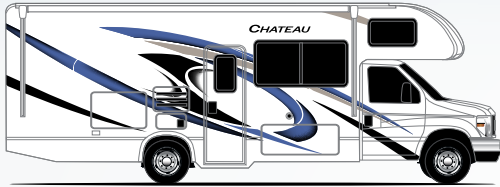

## CLASS C

DENIM BLUE

RED SADDLE PARTIAL PAINT  
(31B, 31E, & 31W) (N/A 31BV, 31EV, & 31WV)

BONITA BAY FULL-BODY PAINT  
(31B, 31E, & 31W)

RODEO RED

MIDNIGHT BLUE PARTIAL PAINT  
(31B, 31E, & 31W) (N/A 31BV, 31EV, & 31WV)