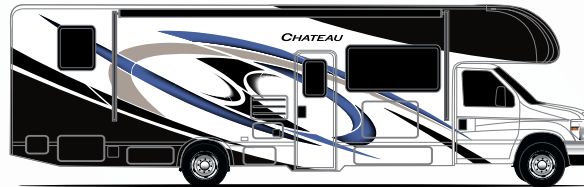

## CLASS C

DENIM BLUE

RED SADDLE PARTIAL PAINT  
(31B, 31E, & 31W) (N/A 31BV, 31EV, & 31WV)

BONITA BAY FULL-BODY PAINT  
(31B, 31E, & 31W)

RODEO RED

MIDNIGHT BLUE PARTIAL PAINT  
(31B, 31E, & 31W) (N/A 31BV, 31EV, & 31WV)