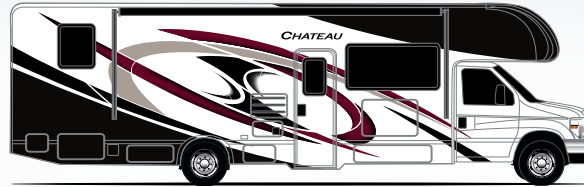

## CLASS C

DENIM BLUE

RED SADDLE PARTIAL PAINT  
(31B, 31E, & 31W) (N/A 31BV, 31EV, & 31WV)

BONITA BAY FULL-BODY PAINT  
(31B, 31E, & 31W)

RODEO RED

MIDNIGHT BLUE PARTIAL PAINT  
(31B, 31E, & 31W) (N/A 31BV, 31EV, & 31WV)