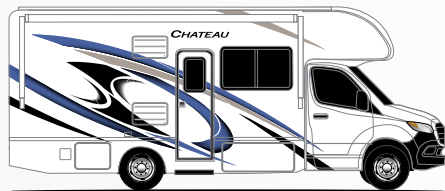

SPRINTERS

DENIM BLUE
(SPRINTERS)